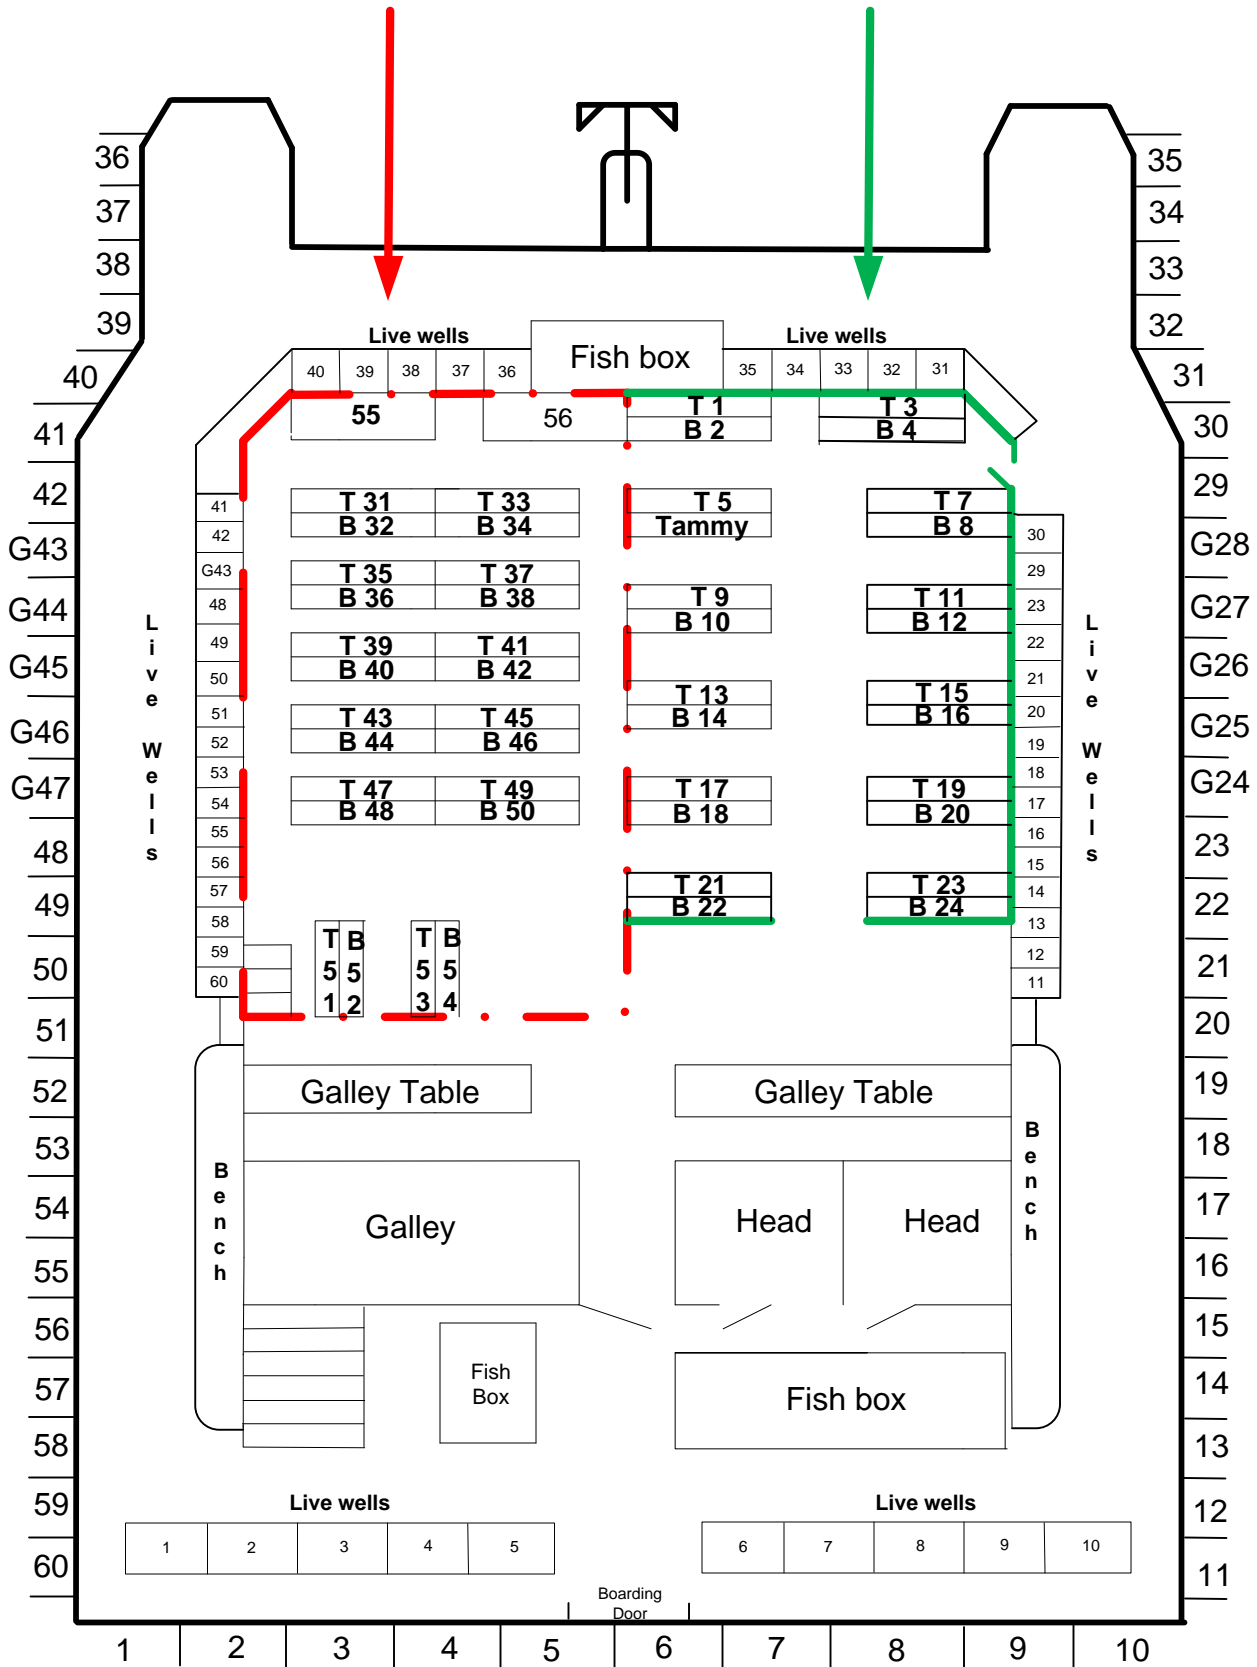

Florida Fisherman II

Upper Deck Bunk Layout

Lower Deck Bunk Layout

Not to scale

REH